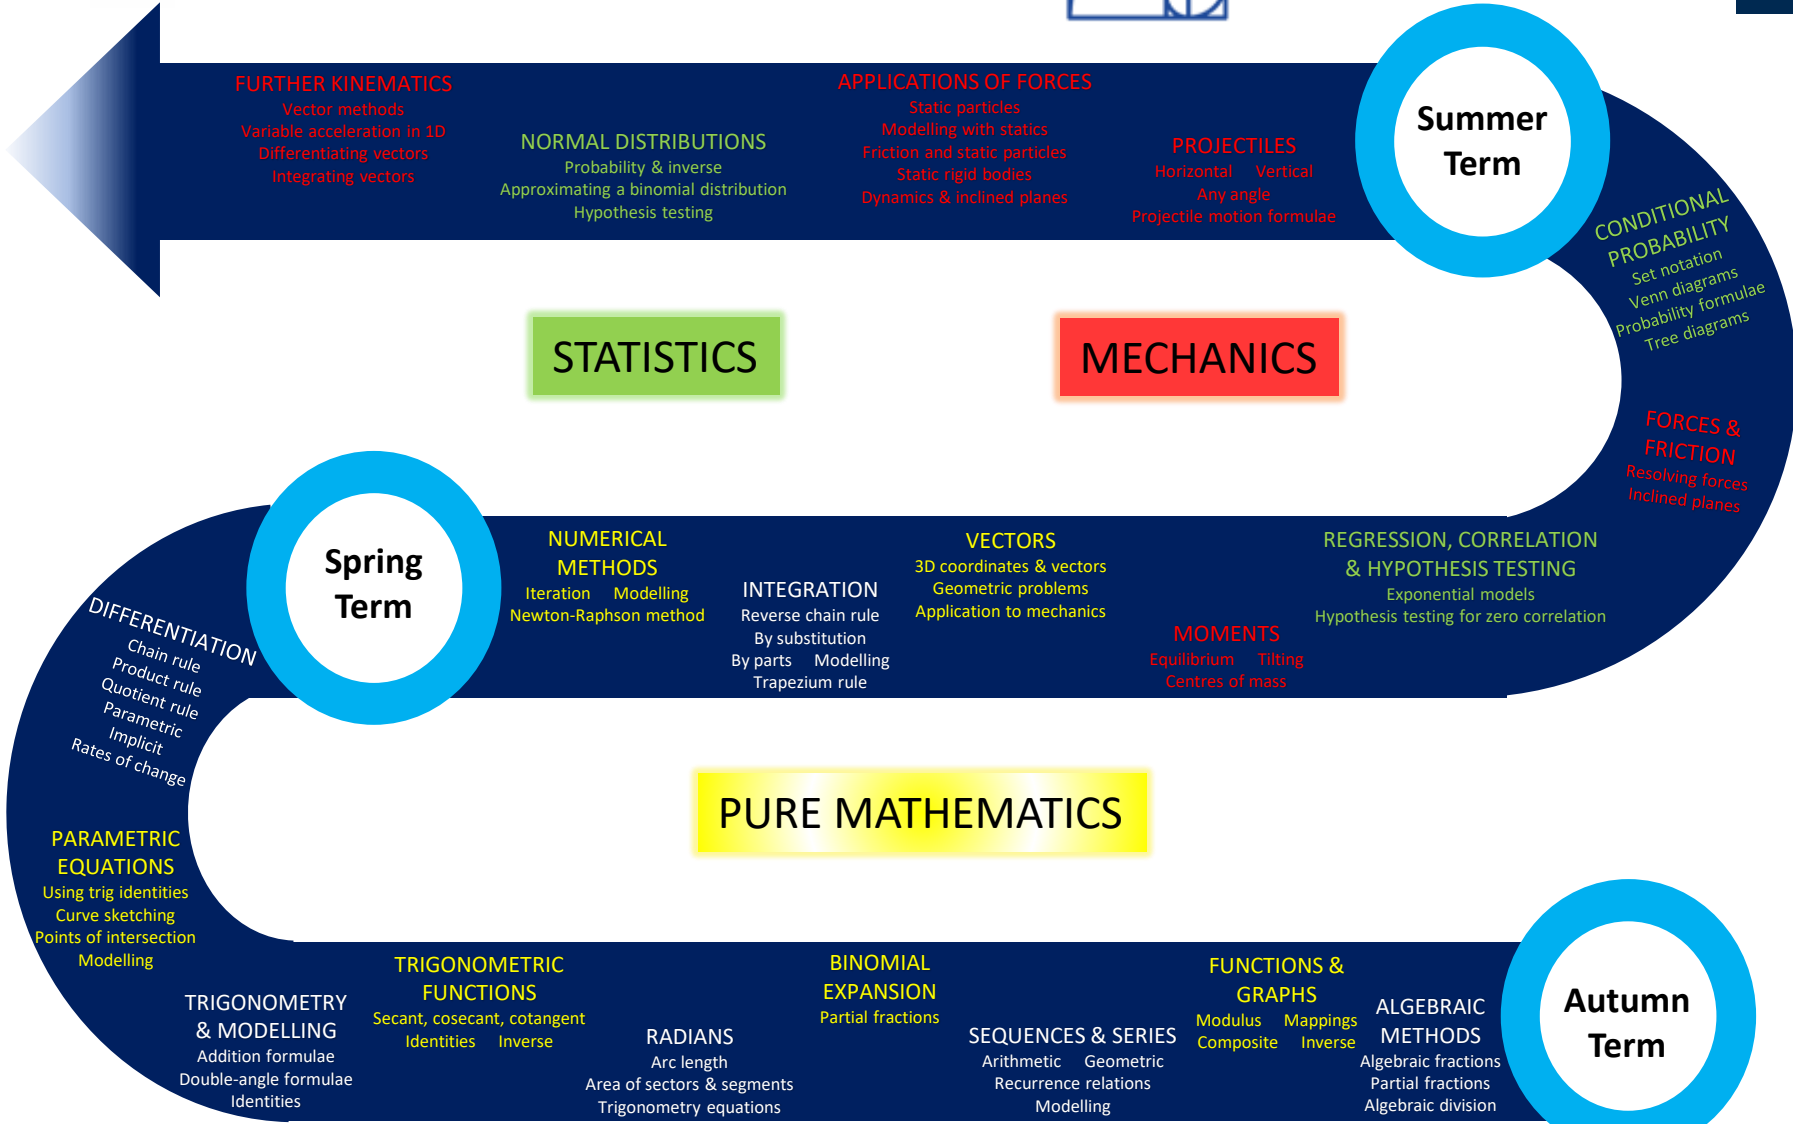

EPCHS MATHEMATICS DEPARTMENT:

LEARNING JOURNEY YEAR 13

TOP TIPS FOR PARENTS

- Use of exam style questions
- Ensure pupils have a Casio Calculator fx- 991EX Classwiz
- Purchase the Collins Edexcel A-Level revision workbook